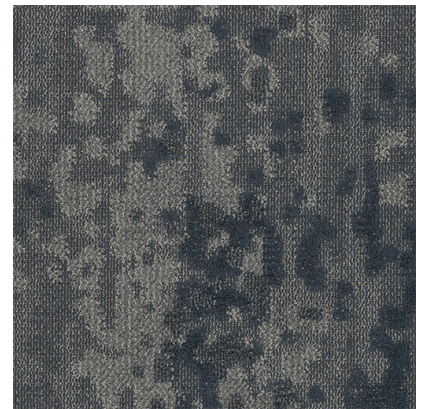

Romantic | TROM on Nexus® Cushion

Manufacturer/Brand	EF Contract
MasterFormat Number	09 68 13 Tile Carpeting

Product Attributes

Pre-consumer Recycled Content	12.2%
Post-consumer Recycled Content	3.9%
Total Recycled Content	16.1%
End of Life	Flooring Reclamation Program
PFAS Free	Yes
PVC Free	Yes