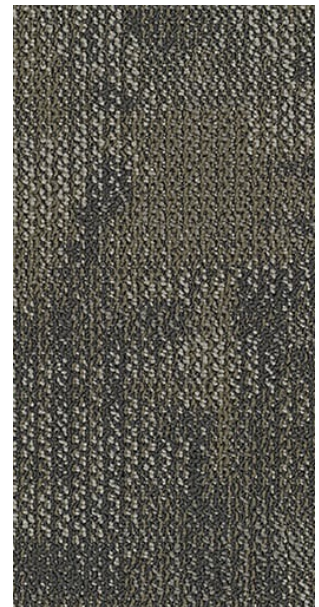

Interchangeable | TINT on Nexus® Cushion

Manufacturer/Brand	EF Contract
MasterFormat Number	09 68 13 Tile Carpeting

Product Attributes

Pre-consumer Recycled Content	7.4%
Post-consumer Recycled Content	4.2%
Total Recycled Content	11.6%
End of Life	Flooring Reclamation Program
PFAS Free	Yes
PVC Free	Yes