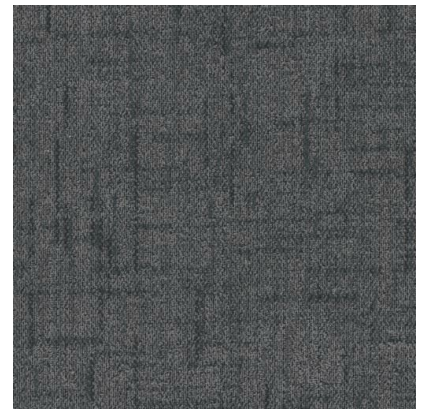

Crosswalk Tile | TCWK on Nexus® Cushion

Manufacturer/Brand	EF Contract
MasterFormat Number	09 68 13 Tile Carpeting

Product Attributes

Pre-consumer Recycled Content	7.3%
Post-consumer Recycled Content	4.2%
Total Recycled Content	11.5%
End of Life	Flooring Reclamation Program
PFAS Free	Yes
PVC Free	Yes